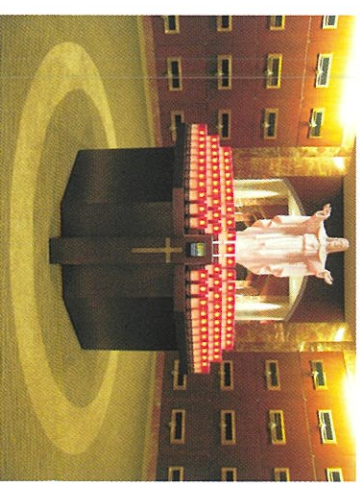

- 1 year for \$150
- 3 years for \$375
- 5 years for \$500

3. Select the location, votive candle lighting units are located in mausoleum buildings.

4. Call Holy Sepulchre Cemetery at 585-458-4110 or Ascension Garden at 585-697-1122 to order or mail order form from this brochure to appropriate cemetery.