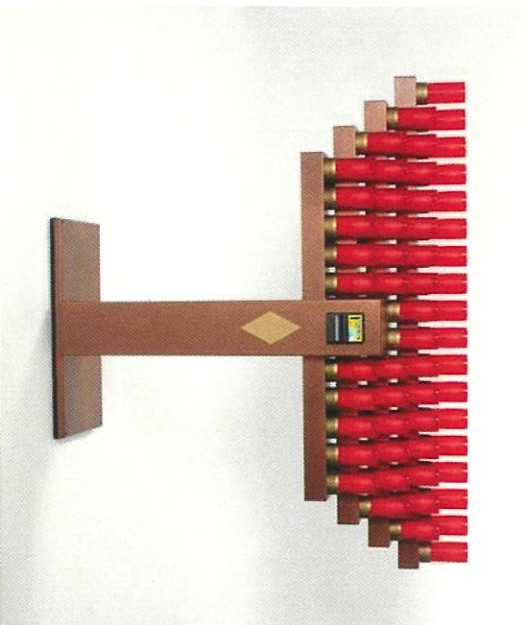

## Votive Candle Unit Locations

Holy Sepulchre Cemetery & Ascension Garden provide votive candle units that are permanently displayed in each mausoleum in our cemeteries.

The units, which are electronic are available in:

- Resurrection Garden Annunciation and Ascension Buildings
- All Saints Mausoleum Chapel
- Christ Our Light Mausoleum on the main, upper and lower levels
- Ascension Garden Mausoleum